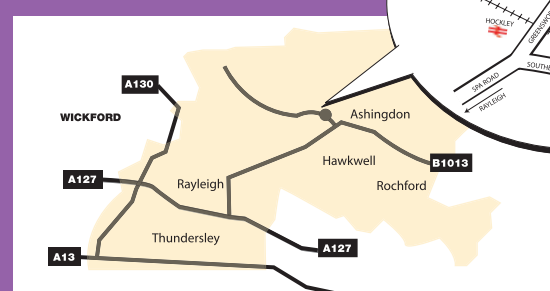

EXTRA LARGE PHOENIX PALMS
2 FOR £35.00

EVERYDAY IS MARKET DAY!

FARMERS MARKET
SUNDAY 23RD SEPTEMBER AND
EVERY OTHER SUNDAY TILL XMAS

HOCKLEY MARKET GARDEN CENTRE
LOWER ROAD HOCKLEY SS5 5JU Tel: 01702 200007